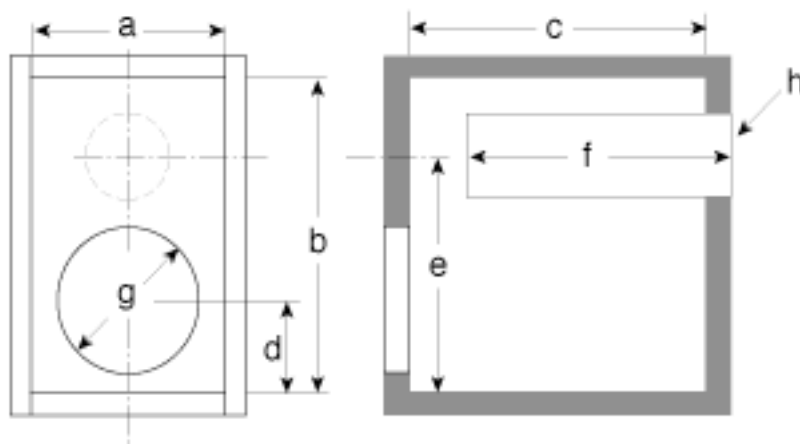

Recommended Bass Reflex Type Enclosure for FW108N woofer

	a	b	c	d	e	f	g	h	Cubic Capacity	Board Thickness
FW108 N	134m m 5.27"	214m m 8.42"	214m m 8.42"	62m m 2.44"	170m m 6.69"	190m m 7.48"	Ø105m m Ø4.13"	Ø50m m Ø1.96"	6 litre	12mm 0.47"