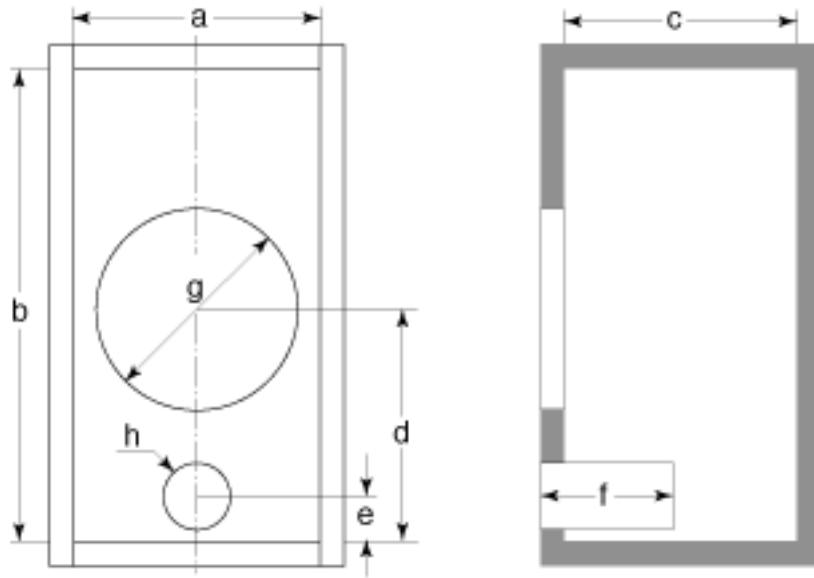

Recommended Bass Reflex Type Enclosure for FW800N woofer

	a	b	c	d	e	f	g	h	i	Cubic Capacity	Board Thickness
FW800 N	940m m 37.00"	1510m m 59.44"	660m m 25.98"	855m m 33.66"	200m m 7.87"	150m m 5.90"	200m m 7.87"	Ø750m m Ø29.52 "	Ø120m m Ø4.72"	800 litle	Ø21m m Ø0.82"