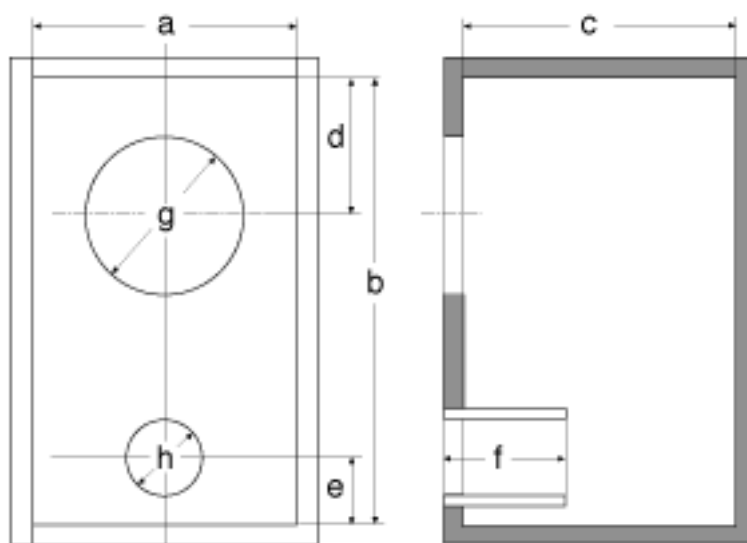

Recommended Bass Reflex Type Enclosure for Full Range Components

	FX120 FF125K	FX200	FF165K	FF225K	F120A	F200A
a	175mm 6.88"	250mm 9.84"	250mm 9.84"	300mm 11.81"	180mm 7.08"	300mm 11.81"
b	295mm 11.61"	420mm 16.53"	420mm 16.53"	550mm 21.65"	295mm 11.61"	550mm 21.6"
c	180mm 7.08"	240mm 9.44"	240mm 9.44"	280mm 11.02"	180mm 7.08"	280mm 11.02"
d	90mm 3.54"	120mm 4.72"	120mm 4.72"	150mm 5.90"	105mm 4.13"	150mm 5.90"
e	45mm 1.77"	120mm 4.72"	140mm 5.51"	85mm 3.34"	60mm 2.36"	85mm 3.34"
f	80mm 3.14"	70mm 2.75"	20mm 0.78"	110mm 4.33"	80mm 3.14"	140mm 5.51"
g	Ø104mm Ø4.09"	Ø183mm Ø7.20"	Ø146mm Ø5.74"	Ø185mm Ø7.28"	Ø104mm Ø4.09"	Ø183mm Ø7.20"
h	Ø50mm Ø1.96"	Ø50mm Ø1.96"	Ø50mm Ø1.96"	Ø80mm Ø3.14"	Ø50mm Ø1.96"	Ø80mm Ø3.14"
Cubic Capacity	10 litre	25 litre	25 litre	45 litre	10 litre	45 litre
Board Thickness	15mm 0.59"	18mm 0.70"	18mm 0.70"	21mm 0.82"	15mm 0.59"	18mm 0.70"