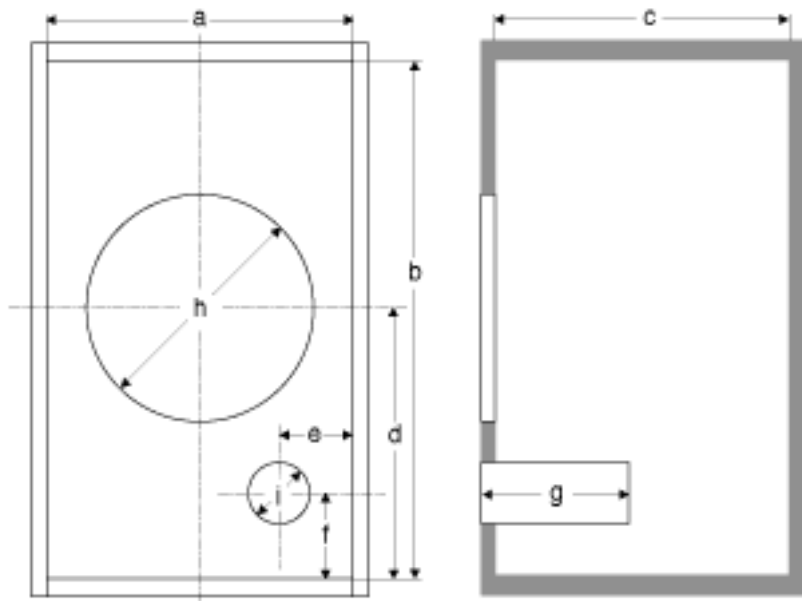

## Recommended Bass Reflex Type Enclosure for Woofer Units

	<b>FW208N</b>	<b>FW305</b>	<b>FW405</b>	<b>FW127</b>	<b>FW187</b>	<b>FW168HP</b>
<b>a</b>	250mm 9.84"	355mm 13.97"	456mm 17.95"	180mm 7.08"	230mm 9.05"	184mm 7.24"
<b>b</b>	420mm 16.53"	700mm 27.55"	685mm 26.96"	295mm 11.61"	410mm 16.14"	344mm 13.54"
<b>c</b>	240mm 9.44"	308mm 12.12"	364mm 14.33"	180mm 7.08"	235mm 9.25"	194mm 7.63"
<b>d</b>	220mm 8.66"	300mm 11.81"	345mm 13.58"	190mm 7.48"	270mm 10.62"	185mm 7.28"
<b>e</b>	60mm 2.36"	70mm 2.75"	80mm 3.14"	40mm 1.57"	50mm 1.96"	38mm 1.49"
<b>f</b>	70mm 2.75"	80mm 3.14"	80mm 3.14"	60mm 2.36"	90mm 3.54"	57mm 2.24"
<b>g</b>	110mm 4.33"	180mm 7.08"	180mm 7.08"	80mm 3.14"	99mm 3.89"	180mm 7.08"
<b>h</b>	Ø750mm Ø29.52"	Ø280mm Ø11.02"	Ø357mm Ø14.05"	Ø104mm Ø4.09"	Ø183mm Ø7.20"	Ø151mm Ø5.94"
<b>i</b>	Ø50mm Ø1.96"	Ø80mm Ø3.14"	Ø100mm Ø3.93"	Ø50mm Ø1.96"	Ø70mm Ø2.75"	Ø50mm Ø1.96"
<b>Cubic Capacity</b>	25 litle	75 litle	100 litle	10 litle	22 litle	11 litle
<b>Board Thickness</b>	18mm 0.70"	21mm 0.82"	21mm 0.82"	15mm 0.59"	18mm 0.70"	15mm 0.59"